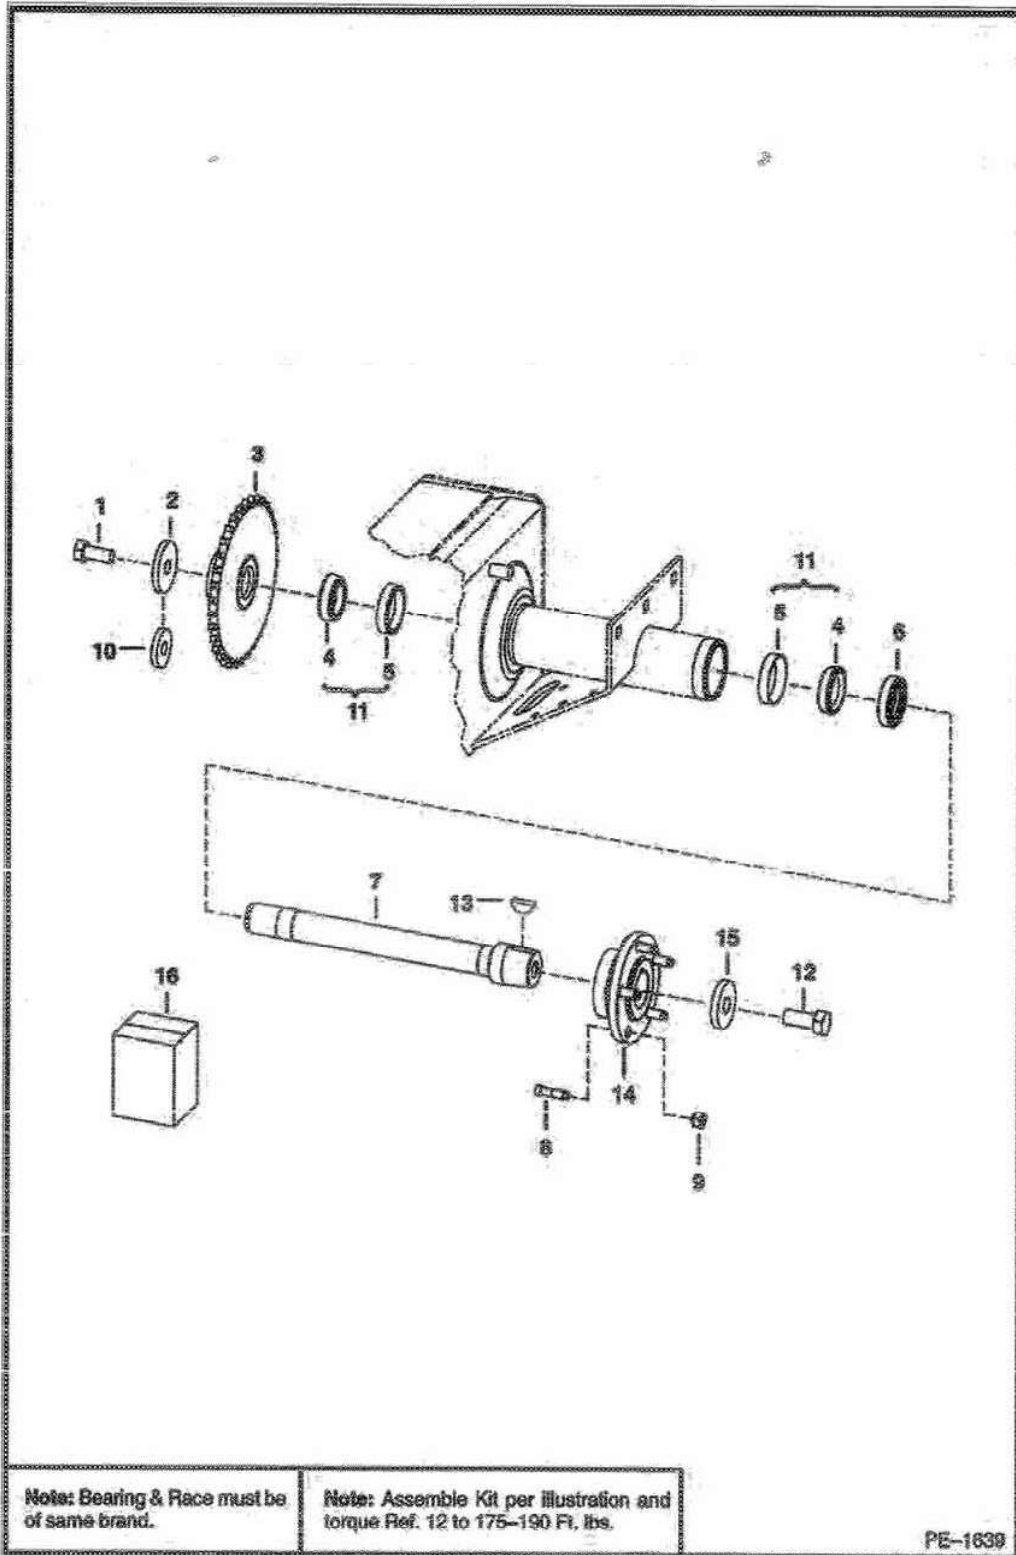

AXLE

AXLE (Cont'd)

Ref No	Part Number	Description	Remarks	Serial Number	Qty
1	48C1024	BOLT	pre-applied loctite		4
2	6563795	WASHER			1
3	7134079	SPROCKET, AXLE			1
4		BEARING	NSS - Order Ref. 11 - See Note		2
5		RACE	NSS - Order Ref. 11 - See Note		2
6	6598829	SEAL, OIL			1
7	6706032	SHAFT, AXLE			4
8	6709170	BOLT, WHEEL			5
9	6564669	NUT, 10			5
10	6592765	WASHER	recessed - To take up end play		x
11	6633672	BEARING, ROLLER	W/Race		2
12	48C1228	SCREW HEX CAP	pre-applied loctite		4
13	6J1210	KEY			4
14	7145183	HUB, WHEEL	W/Ref. 8		4
15	6552871	WASHER			4
16		KIT, AXLE	NLA - Order Ref. 7 & 12-15		4